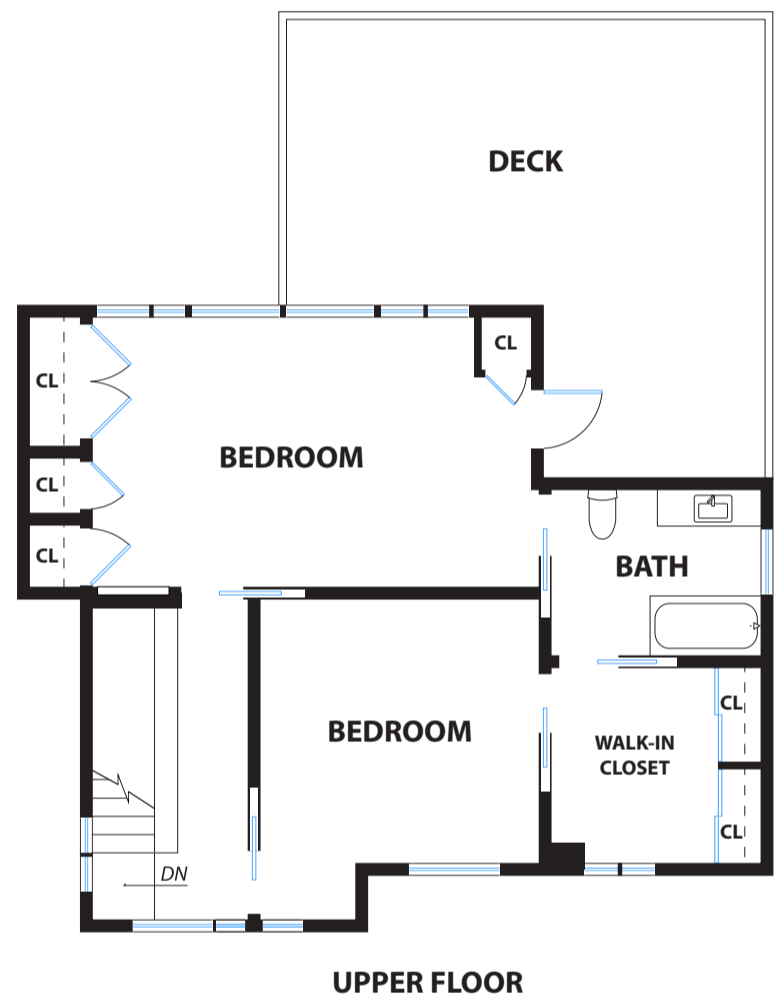

1221 GREENWICH STREET #8

SAN FRANCISCO

DISCLAIMER: RENDERING BY OPEN HOMES PHOTOGRAPHY. ALL MEASUREMENTS ARE APPROXIMATE AND MAY NOT BE EXACT.
DO NOT RELY ON THE ACCURACY OF THIS FLOOR PLAN WHEN DETERMINING THE PRICE OF A PROPERTY OR MAKING DECISIONS
REGARDING BUYING OR SELLING OF PROPERTIES WITHOUT INDEPENDENT VERIFICATION.